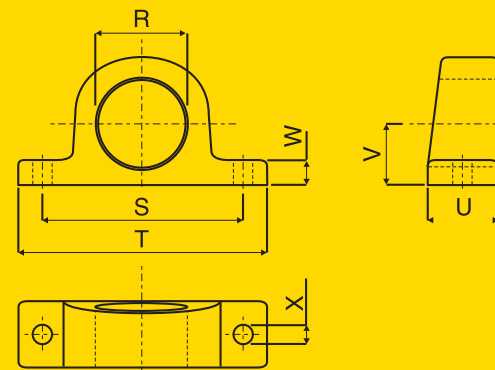

UCE SERIES

UNDERBODY TIPPING CYLINDERS (EYE)

FOOT MOUNT

Operating pressure 2175psi (150 Bar)
 Maximum pressure 2600psi (180 Bar)

*H.P. fitting included

PART NO	MODEL	CAP	A	B	C	D	E	G	H	I	R	S	T	U	V	W	X
01403038	UCE 076-2-0595 LT	5t	115	45	30	95	45	438	52	31	45.5	105	140	45	33	15	15
01406705	UCE 107-4-01190 LT	10t	150	45	30	124	45	412	32	31	45.5	105	140	45	33	15	15
01406707	UCE 107-4-01300 LT	10t	150	45	30	124	45	452	32	31	45.5	105	140	45	33	15	15
01406700	UCE 107-4-01510 LT	10t	150	45	30	124	45	497	32	31	45.5	105	140	45	33	15	15
01407260	UCE 107-4-01710 LT	10t	150	45	30	124	45	557	32	31	45.5	105	140	45	33	15	15
01406705	UCE 107-4-01990 LT	10t	150	45	30	124	45	640	32	31	45.5	105	140	45	33	15	15