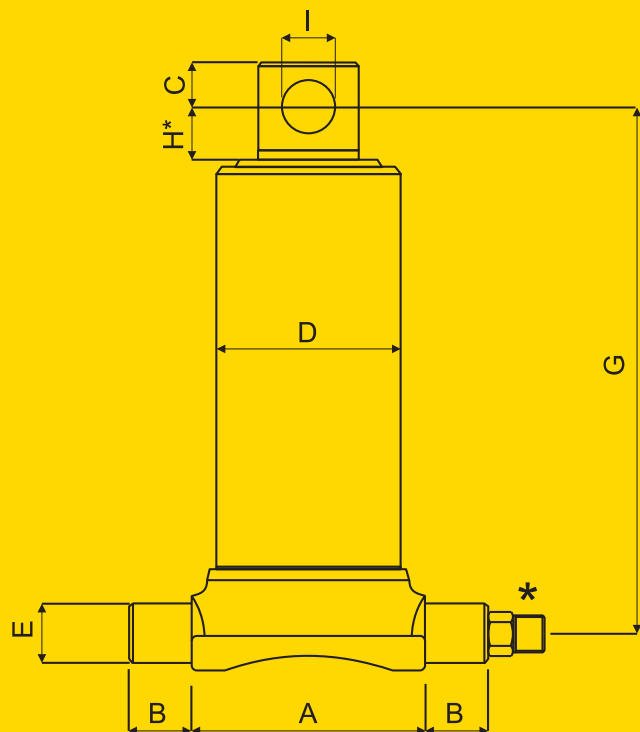

UCE SERIES

UNDERBODY TIPPING CYLINDERS (EYE)

FOOT MOUNT

Operating pressure 2175psi (150 Bar)
 Maximum pressure 2600psi (180 Bar)

*H.P. fitting included

PART NO	MODEL	CAP	A	B	C	D	E	G	H	I	R	S	T	U	V	W	X
01403038	UCE 076-2-0595 LT	5t	115	45	30	95	45	438	52	31	45.5	105	140	45	33	15	15
01406705	UCE 107-4-01190 LT	10t	150	45	30	124	45	412	32	31	45.5	105	140	45	33	15	15
01406707	UCE 107-4-01300 LT	10t	150	45	30	124	45	452	32	31	45.5	105	140	45	33	15	15
01406700	UCE 107-4-01510 LT	10t	150	45	30	124	45	497	32	31	45.5	105	140	45	33	15	15
01407260	UCE 107-4-01710 LT	10t	150	45	30	124	45	557	32	31	45.5	105	140	45	33	15	15
01406705	UCE 107-4-01990 LT	10t	150	45	30	124	45	640	32	31	45.5	105	140	45	33	15	15